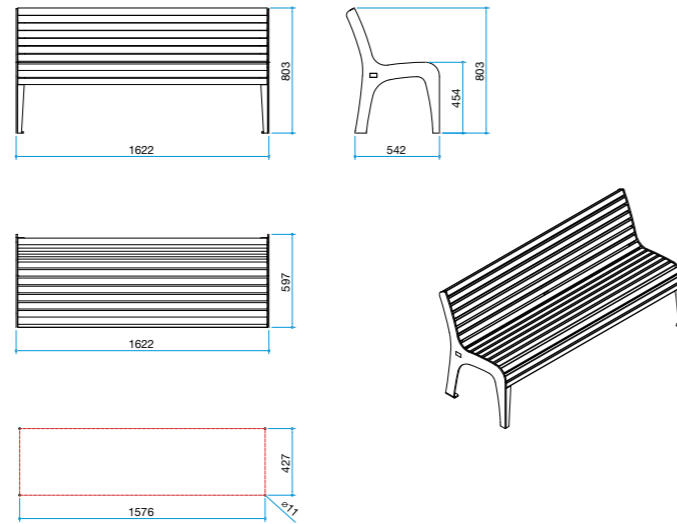

# WAVE

The WAVE urban furniture line comprises three products that offer the same high level of comfort: a table, a bench with backrest and a bench without it. The load-bearing structure made of stainless steel provides a durable foundation and ease of maintenance. In terms of appearance, the furniture line character is defined by wood, which shapes the lines and provides an ideal seat – cool in the summer, warm in the winter. The seat is anatomically shaped to make the bench both comfortable and elegant. WAVE is a choice of comfort for outdoor areas and for public areas in large buildings.

High quality workmanship,  
easy installation and  
maintenance

Comfortable and anatomically  
shaped seat

Choice of woods

design Petrič d.o.o  
Leon Furlan & Gregor Humar

urban furniture **WAVE**

A wave of comfort, for outdoors and indoors.

WAVE bench

WAVE side

WAVE sm

WAVE arm