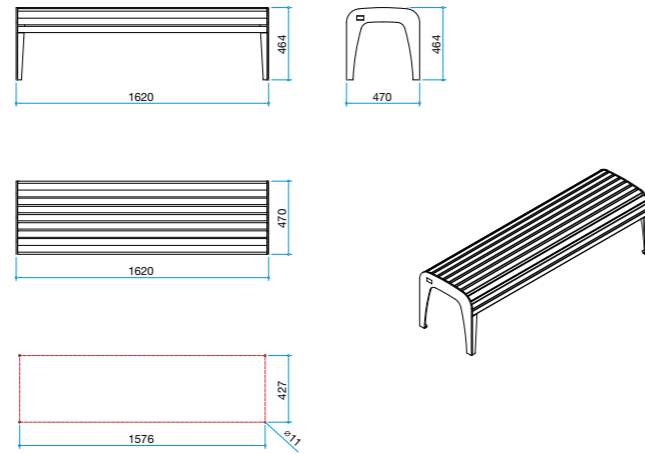

# WAVE

The WAVE urban furniture line comprises three products that offer the same high level of comfort: a table, a bench with backrest and a bench without it. The load-bearing structure made of stainless steel provides a durable foundation and ease of maintenance. In terms of appearance, the furniture line character is defined by wood, which shapes the lines and provides an ideal seat – cool in the summer, warm in the winter. The seat is anatomically shaped to make the bench both comfortable and elegant. WAVE is a choice of comfort for outdoor areas and for public areas in large buildings.

WAVE bench

WAVE side

WAVE sm

WAVE arm