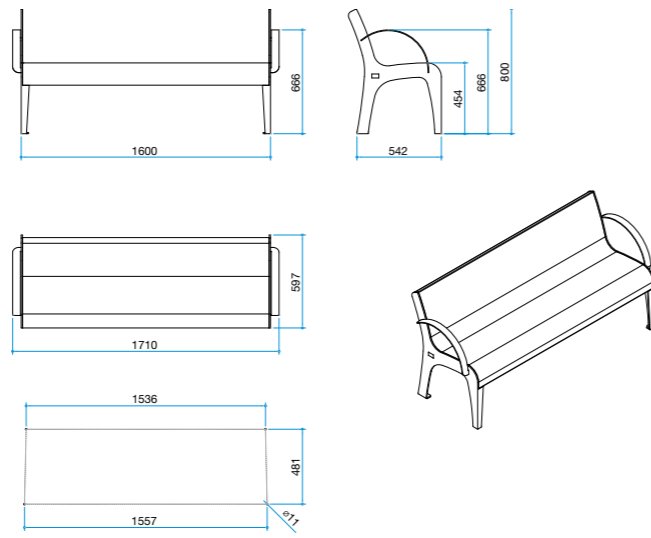

urban furniture **I-WAVE**
Repose in all the colours of life.

I-WAVE arm