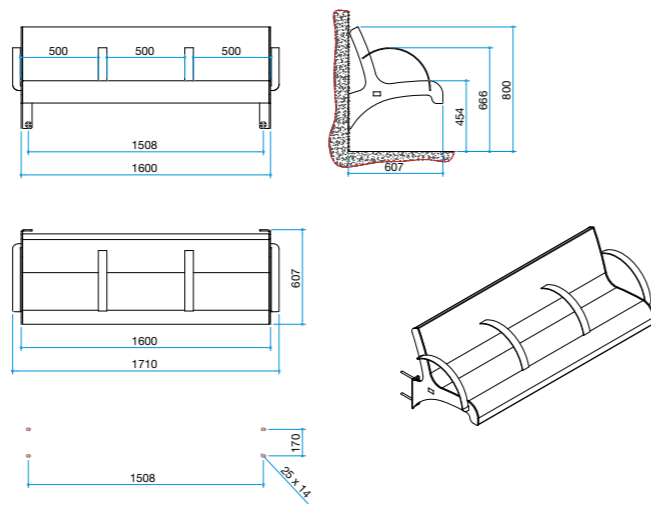

I-WAVE wall 3s