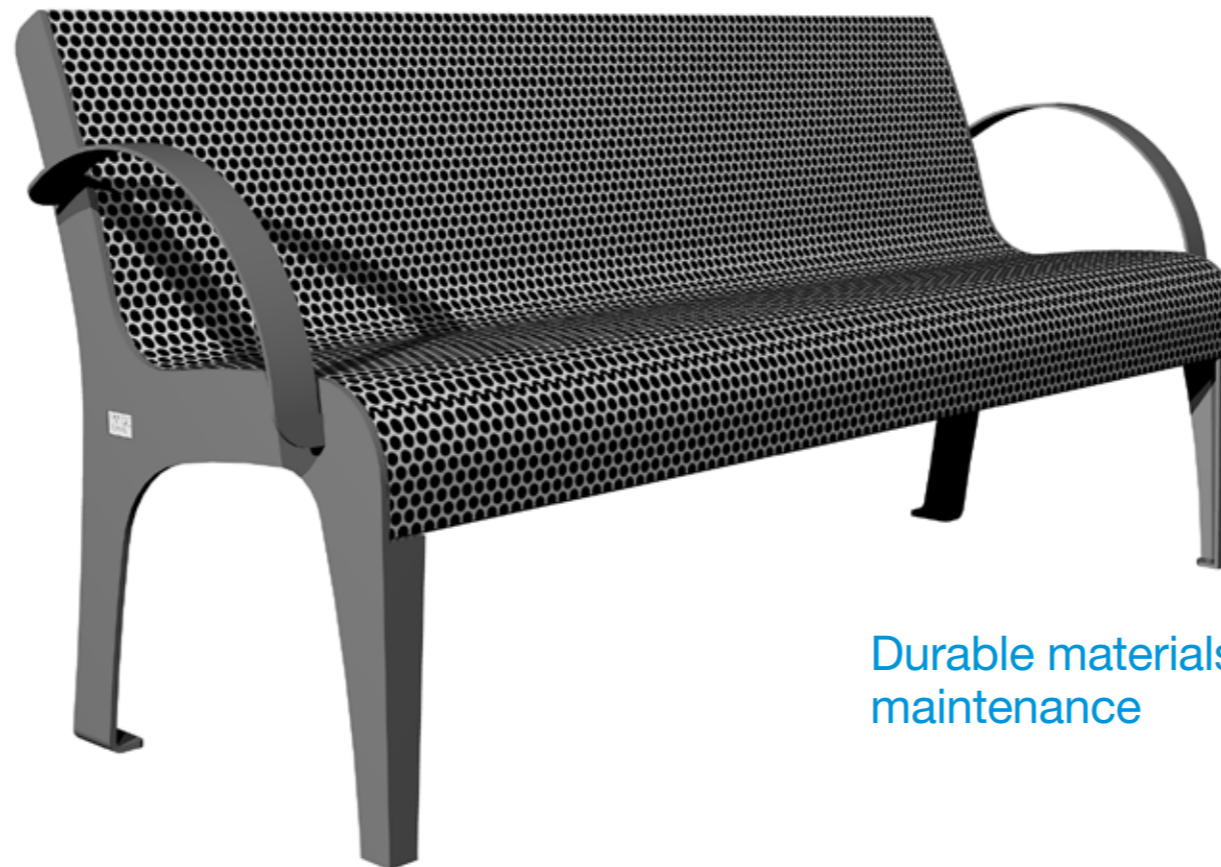

Repose in all
the colours of life.

I-WAVE

An I-WAVE bench is a sturdy yet comfortable piece of urban furniture. Its seat made of stainless perforated sheet metal allows easy installation and maintenance. The anatomical shape of the bench is interrupted, in the longitudinal direction, by an armrest to provide the occupant with a bit of privacy even in the rush-hour. With a choice of colours, the bench can be adapted to its context – from neutral hues for formal ambiances to vivid ones for dynamic environments. I-WAVE is a line of urban furniture adapted to city life – distinctive yet adaptable.

Pleasing, anatomically
shaped seat

Choice of colours

design Petrič d.o.o.
Gregor Čibej & Gregor Humar

Durable materials and easy
maintenance

Partitioned by armrests
to provide privacy

urban furniture **I-WAVE**
 Repose in all the colours of life.